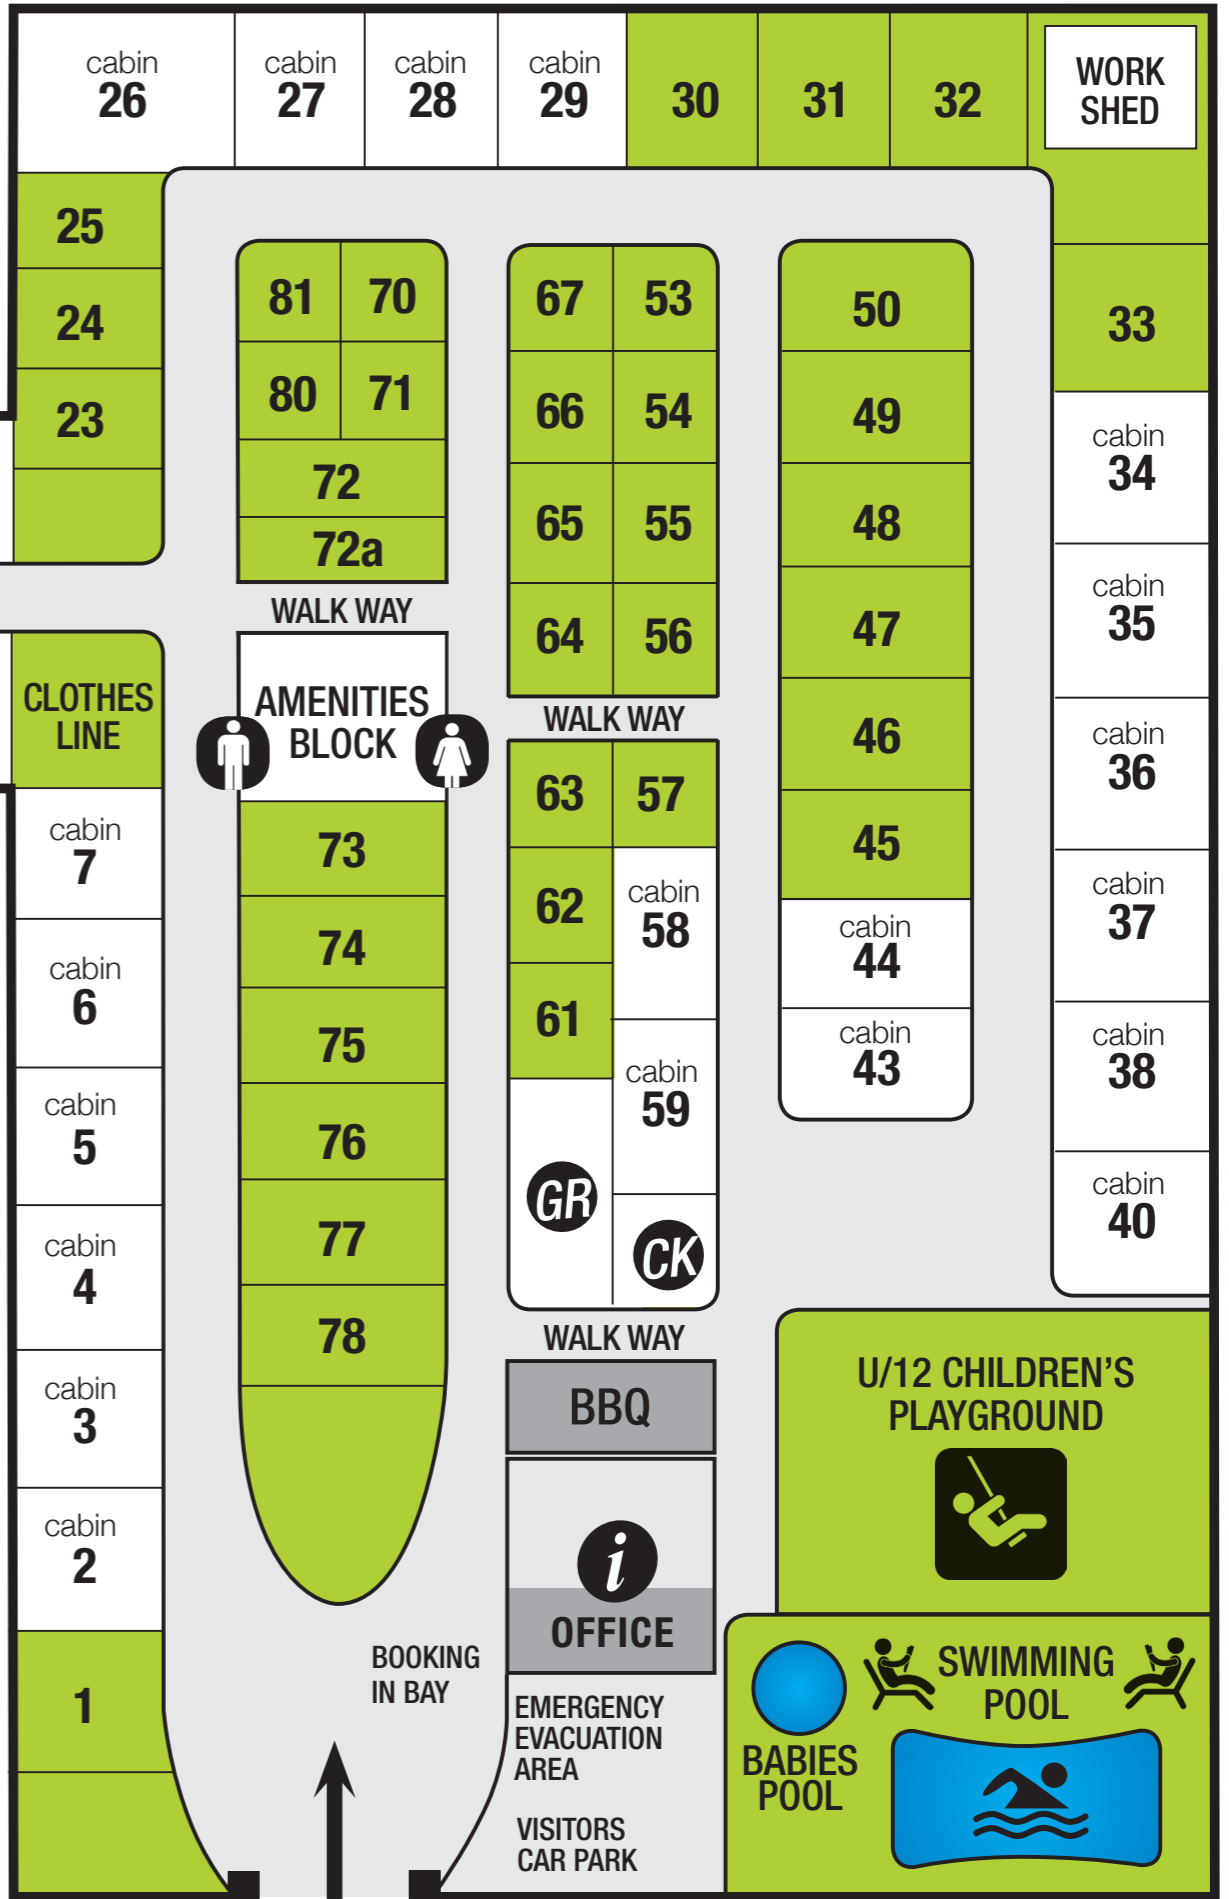

## KEY

### Icons

- Mens toilet
- Womens toilet
- Dump Point
- Camp Kitchen
- Games Room
- Fire Hose
- Laundry
- Information

**PLEASE  
RESPECT OUR  
10KM SPEED LIMIT**

FIFTEENTH STREET (CALDER HIGHWAY)

PARK ENTRANCE & EXIT

MELBOURNE →