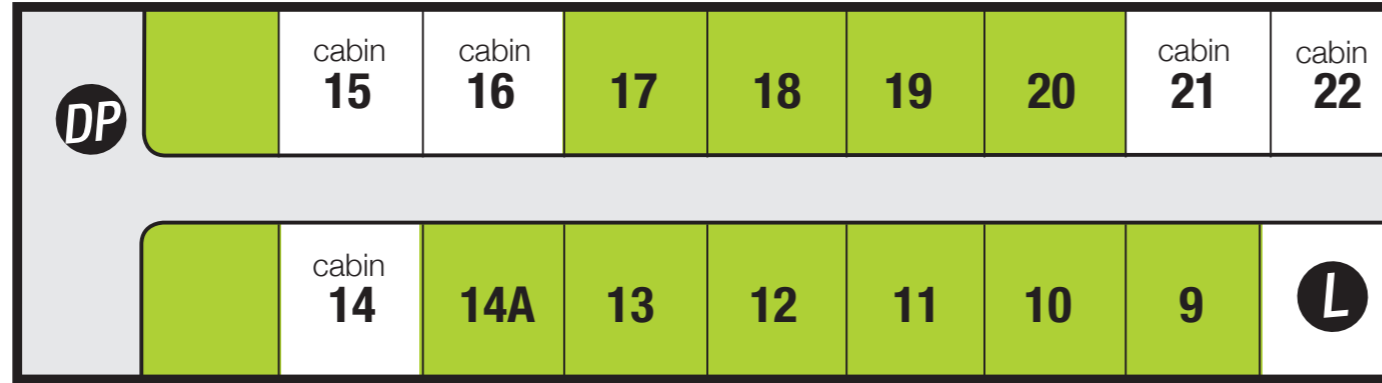

## KEY

### Icons

- Mens toilet
- Womens toilet
- Dump Point
- Camp Kitchen
- Games Room
- Fire Hose
- Laundry
- Information

**PLEASE  
RESPECT OUR  
10KM SPEED LIMIT**